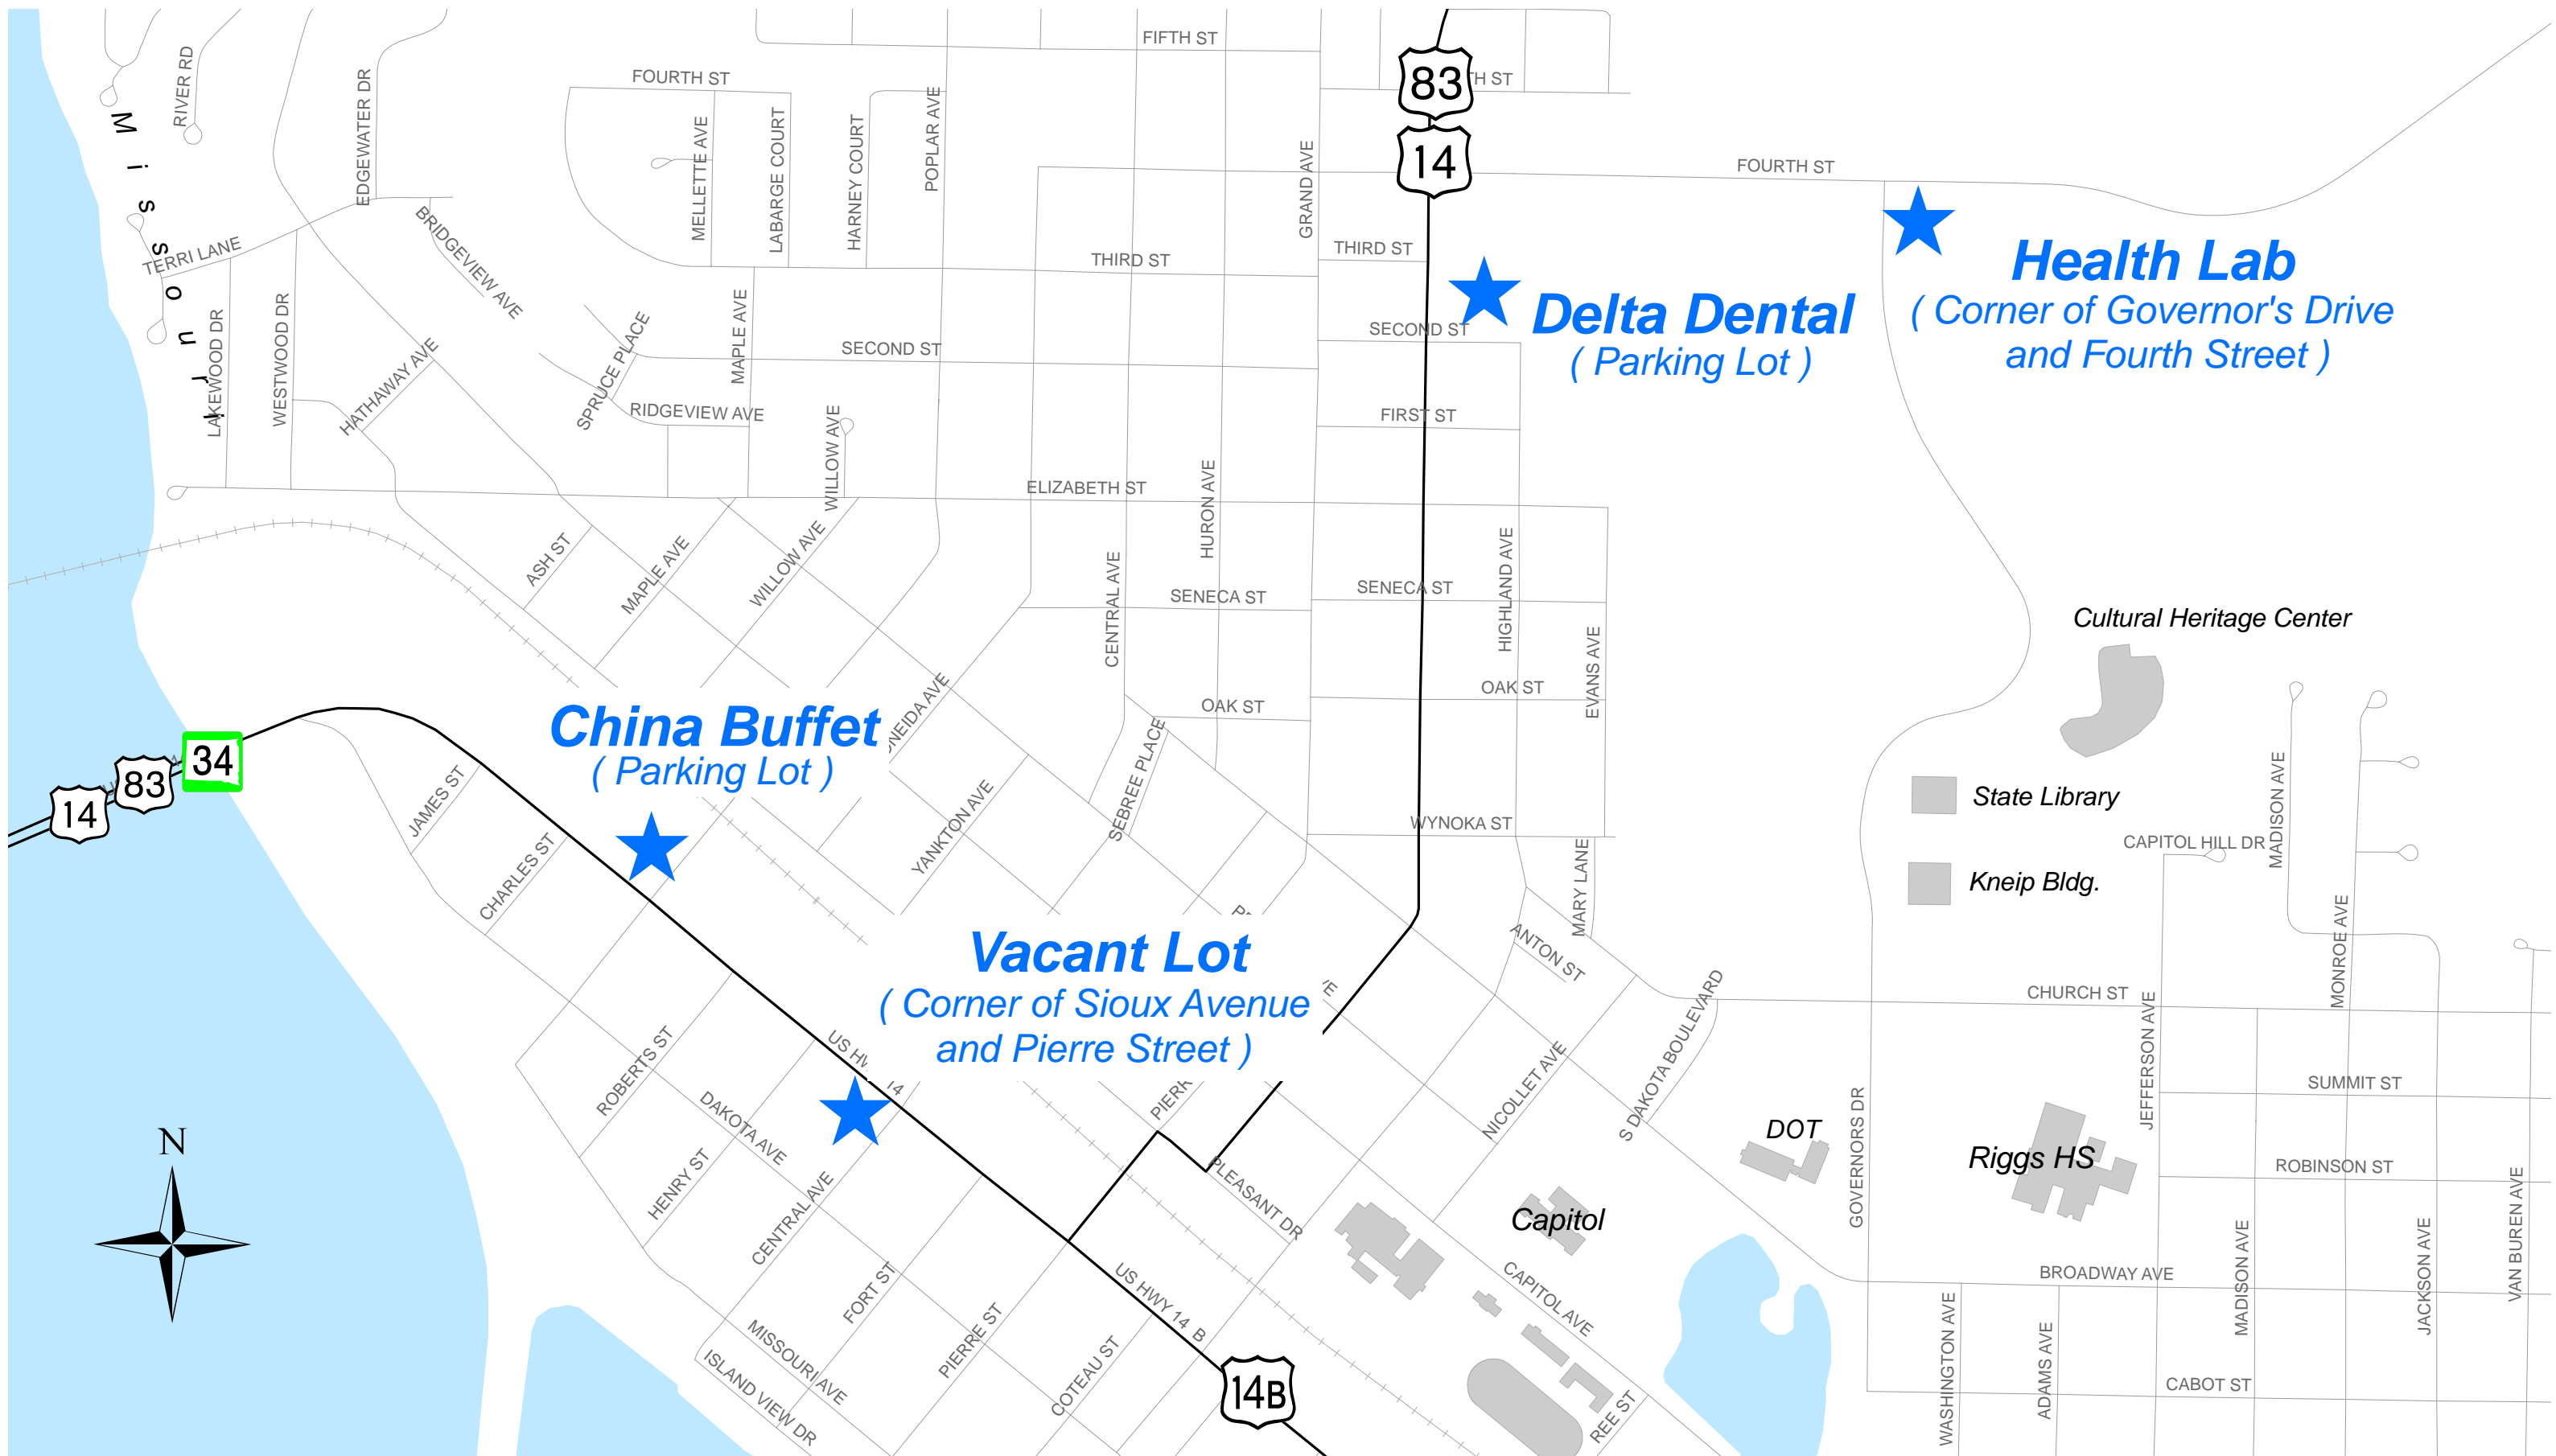

Bus Stops Map

China Buffet
(Parking Lot)

Delta Dental
(Parking Lot)

Health Lab
(Corner of Governor's Drive
and Fourth Street)

Vacant Lot
(Corner of Sioux Avenue
and Pierre Street)

- State Library
- Kneip Bldg.

Riggs HS

DOT

Capitol

Cultural Heritage Center